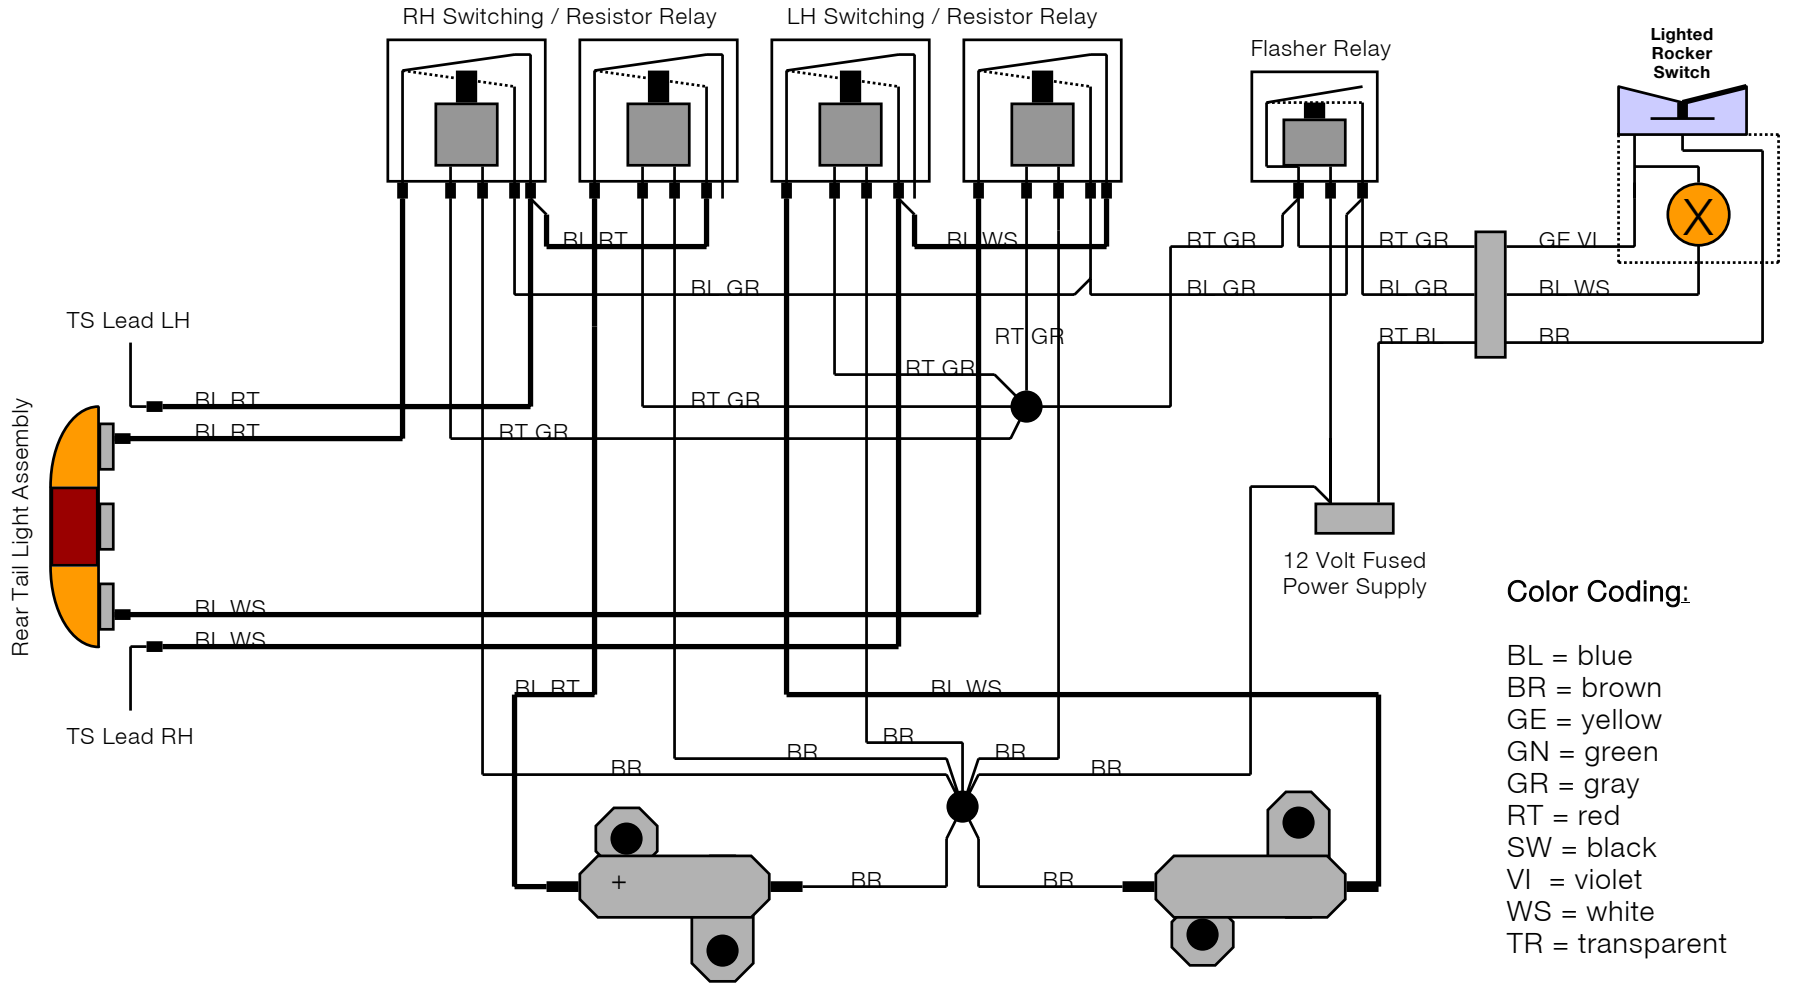

# Rear Flasher System

## Color Coding:

- BL = blue
- BR = brown
- GE = yellow
- GN = green
- GR = gray
- RT = red
- SW = black
- VI = violet
- WS = white
- TR = transparent

█ = Plug Connection

25W / 7 Ohm Resistors