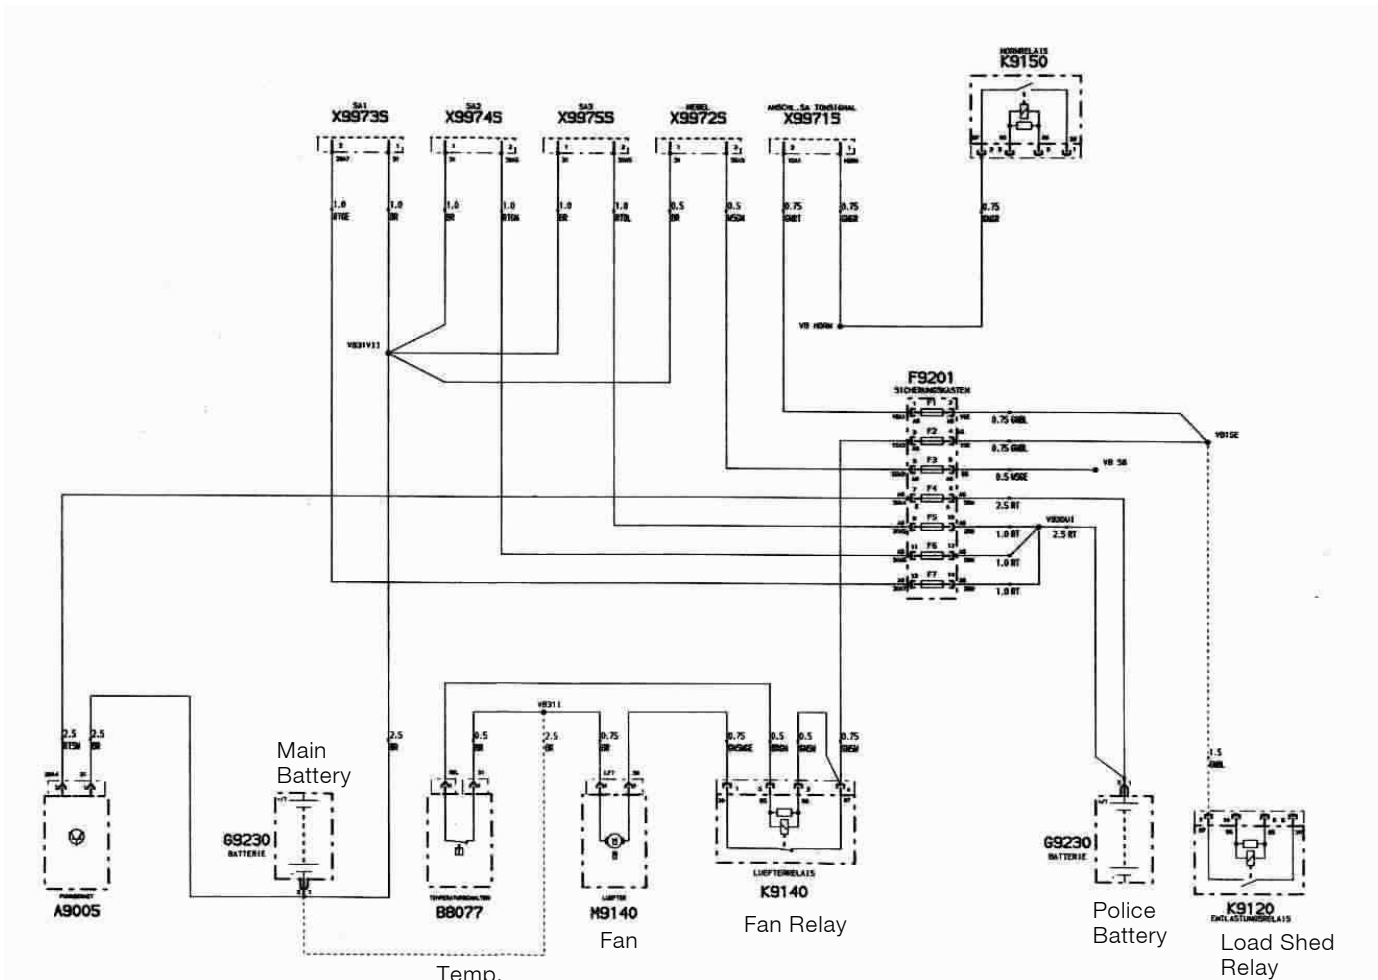

Police Auxiliary Fan

Color Coding:

- BL = blue
- BR = brown
- GE = yellow
- GN = green
- GR = gray
- RT = red
- SW = black
- VI = violet
- WS = white
- TR = transparent

█ = Plug Connection