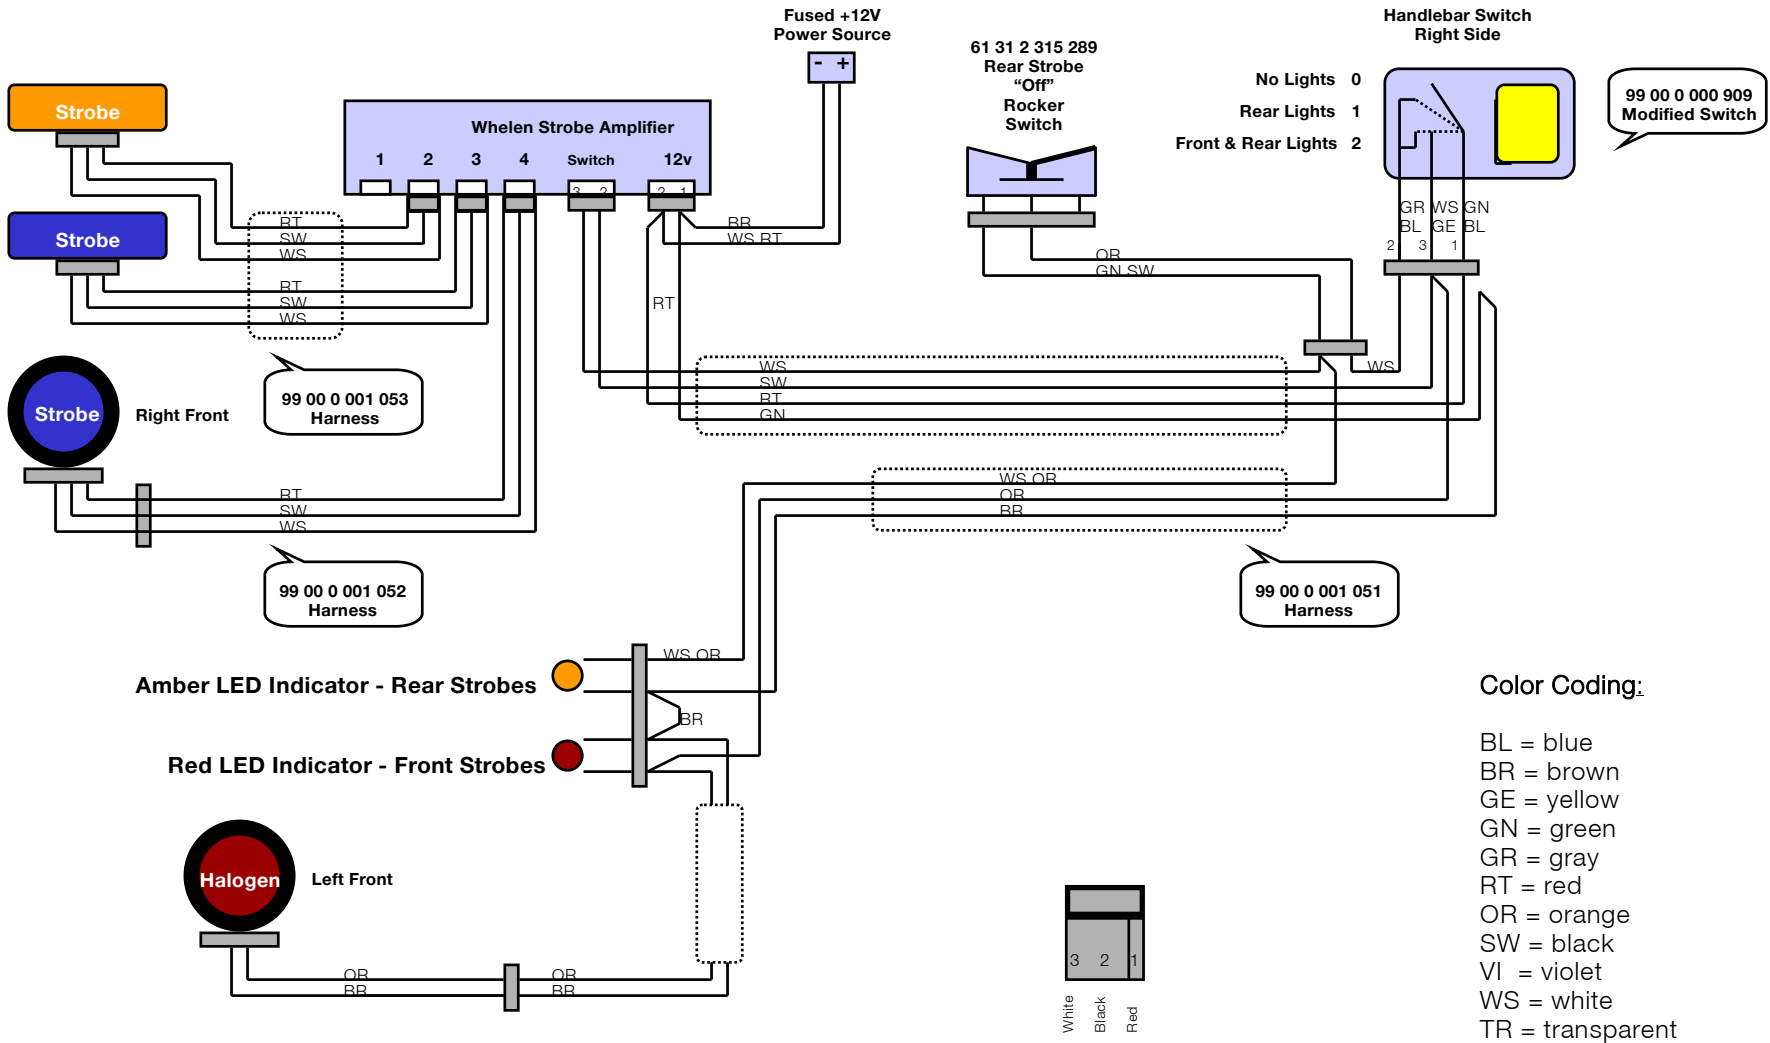

# Strobe Light System - CHP Version

**Follow Directions For Strobe Light Plug Wire Connections Listed By Manufacturer.**

█ = Plug Connection