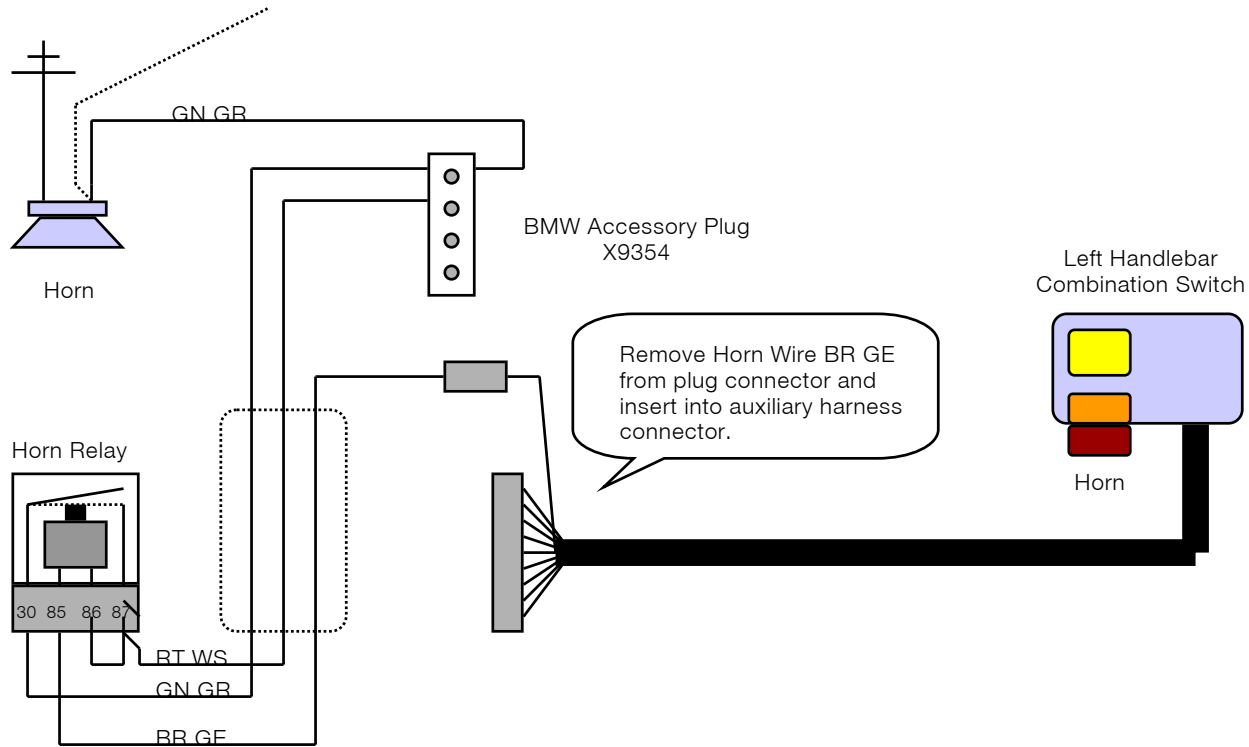

CHP Horn Relay Harness

Color Coding:

BL = blue
BR = brown
GE = yellow
GN = green
GR = gray
RT = red
SW = black
VI = violet
WS = white
TR = transparent

█ = Plug Connection